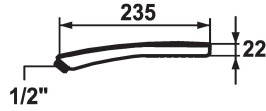

## KWC BOSSANOVA Hand shower mono

Modell-Linie: BOSSANOVA | 26.000.111.040  
Sprchové armatury | Sprchové armatury

### KWC-No.

**122491**

chrome/urban grey

- \* Hand shower KWC BOSSANOVA mono
- \* TouchProtect - anti-scald protection thanks to the "double skin" principle
- \* Angled hand shower hose connection, straight hose position