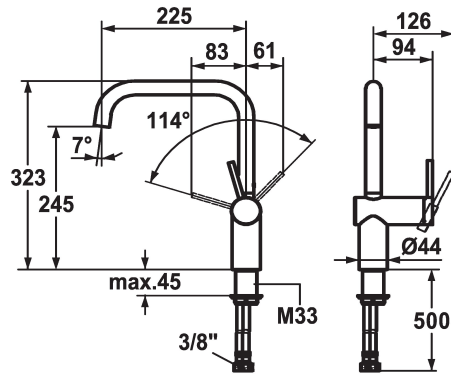

KWC LIVELLO Lever mixer - Kitchen

Modell-Linie: LIVELLO | 10.231.013.700FL
Armatura umywalkowa | Armatura jednouchwytywa

KWC-No.

122297
chromeline, A 225, flexible connection hoses

122298
stainless steel, A 225, flexible connection hoses

ATT-KWC-FARBCODE

chromeline

stainless steel

- * Lever mixer
- * Lever installation only possible on the right side
- Child safety: cold water flow in lever position towards the front
- * gap between wall and centre of mounting hole min. 65 mm
- * Swivel spout 125°, extensible to 360°
- Neoperl® Caché®
- * OptimalSpace - ample space for washing or working

- * KWC cartridge M 35 H
- with ceramic discs
- flow rate and temperature continuously variable
- * Flexible connection hoses 3/8"
- * Fastening by means of threaded sleeve M33 x 1.5
- * Mounting hole size ø35 mm

Modell-Linie: LIVELLO | 10.231.013.700FL
Armatura umywalkowa | Armatura jednouchwytowa

Cartridge M 35 H

538327
Z.537.582

Service key Neoperl © Caché ©, JR, 21 mm, red

639017
Z.635.215
