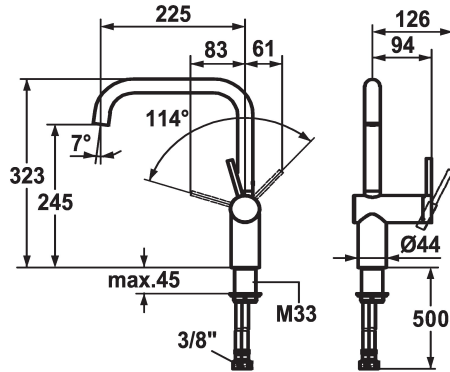

KWC LIVELLO Lever mixer - Kitchen

Modell-Linie: LIVELLO | 10.231.013.700FL
Taps | Manual taps

KWC-No.

122297
chromeline, A 225, flexible connection hoses

122298
stainless steel, A 225, flexible connection hoses

Color code

chromeline

stainless steel

- Lever mixer
- Lever installation only possible on the right side
- Child safety: cold water flow in lever position towards the front
- gap between wall and centre of mounting hole min. 65 mm
- Swivel spout 125°, extensible to 360°
- Neoperl® Caché®
- OptimalSpace - ample space for washing or working

- KWC cartridge M 35 H
- with ceramic discs
- flow rate and temperature continuously variable
- Flexible connection hoses 3/8"
- Fastening by means of threaded sleeve M33 x 1.5
- Mounting hole size ø35 mm

Technical Data

Flow rate	11 l/min (3 bar)
Connection	Flexible connection hoses
Spout	swivel
Handling	side lever
Color code	stainless steel
Installation type	Pillar installation
Faucet_typ	Lever mixer
Design	L-Spout
Dimension Height	323
Acoustic group	II
Projection A	A 225
Energy label	B
Dimension Water outlet	245
material	stainless steel

Flow rate	11 l/min (3 bar)
Connection	Flexible connection hoses
Spout	swivel
Handling	side lever
Color code	stainless steel
Installation type	Pillar installation
Faucet_typ	Lever mixer
Design	L-Spout
Dimension Height	323
Acoustic group	II
Projection A	A 225
Energy label	B
Dimension Water outlet	245
material	stainless steel

Spare Parts