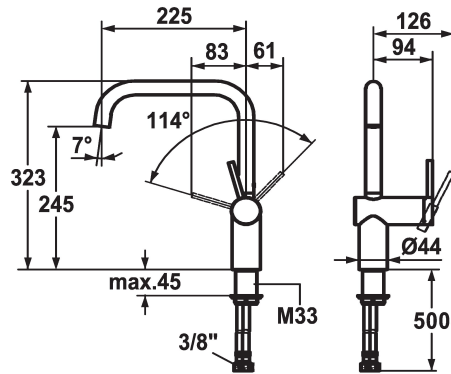

KWC LIVELLO Lever mixer - Kitchen

Modell-Linie: LIVELLO | 10.231.013.700FL
Taps | Manual taps

KWC-No.

122297
chromeline, A 225, flexible connection hoses

122298
stainless steel, A 225, flexible connection hoses

Color code

chrome

stainless steel

- * Lever mixer
- * Lever installation only possible on the right side
- Child safety: cold water flow in lever position towards the front
- * gap between wall and centre of mounting hole min. 65 mm
- * Swivel spout 125°, extensible to 360°
- Neoperl® Caché®
- * OptimalSpace - ample space for washing or working

- * KWC cartridge M 35 H
- with ceramic discs
- flow rate and temperature continuously variable
- * Flexible connection hoses 3/8"
- * Fastening by means of threaded sleeve M33 x 1.5
- * Mounting hole size ø35 mm

Spare Parts

KWC LIVELLO Lever mixer - Kitchen

Modell-Linie: LIVELLO | 10.231.013.700FL
Taps | Manual taps

Cartridge M 35 H

538327
Z.537.582

Service key Neoperl © Caché ©, JR, 21 mm, red

639017
Z.635.215
