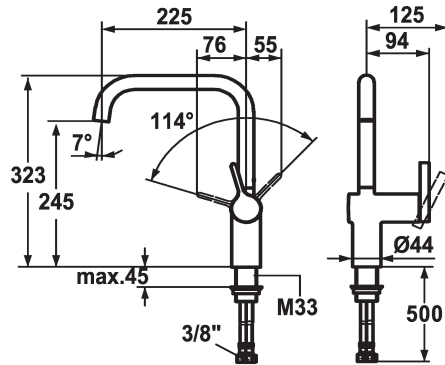

KWC LIVELLO Lever mixer - Kitchen

Modell-Linie: LIVELLO | 10.231.013.000FL
Kranar | Hydraulické armatury

KWC-No.

122297
chromeline, A 225, flexible connection hoses

122298
stainless steel, A 225, flexible connection hoses

- * Lever mixer
- * Lever installation only possible on the right side
- Child safety: cold water flow in lever position towards the front
- * gap between wall and centre of mounting hole min. 60 mm
- * Swivel spout 125°, extensible to 360°
- Neoperl® Caché®
- * OptimalSpace - ample space for washing or working

ATT-KWC-FARBCODE

chromeline

stainless steel

- * KWC cartridge M 35 H
- with ceramic discs
- flow rate and temperature continuously variable
- * Flexible connection hoses 3/8"
- * Fastening by means of threaded sleeve M33 x 1.5
- * Mounting hole size ø35 mm

ATT-KWC-BAUFORM

Measure_Height

G_Acoustic group

Projection_A

EnergyLabelCH

ATT-KWC-MASS-WASSERAUSTRITT

Material

11 l/min (3 bar)