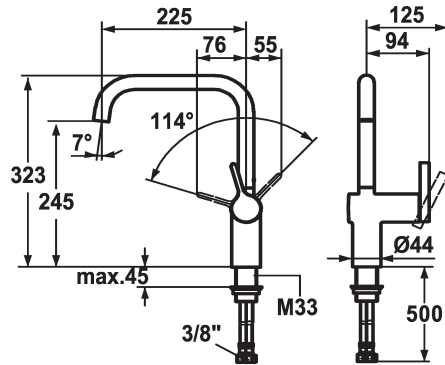

KWC LIVELLO Lever mixer - Kitchen

Modell-Linie: LIVELLO | 10.231.013.000FL
Armatura umywalkowa | Armatura jednouchwytywa

KWC-No.

122297
chromeline, A 225, flexible connection hoses

122298
stainless steel, A 225, flexible connection hoses

- * Lever mixer
- * Lever installation only possible on the right side
- Child safety: cold water flow in lever position towards the front
- * gap between wall and centre of mounting hole min. 60 mm
- * Swivel spout 125°, extensible to 360°
- Neoperl® Caché®
- * OptimalSpace - ample space for washing or working

ATT-KWC-FARBCODE

chromeline

stainless steel

- * KWC cartridge M 35 H
- with ceramic discs
- flow rate and temperature continuously variable
- * Flexible connection hoses 3/8"
- * Fastening by means of threaded sleeve M33 x 1.5
- * Mounting hole size ø35 mm

11 l/min (3 bar)
Flexible_Anschlusschläuche
schwenkbar
seitenbedient
chromeline
Standmontage
Hebelmischer
L-Auslauf
323
II
A225
B
245
Mosiqdz

Części zamienne

KWC LIVELLO Lever mixer - Kitchen

Modell-Linie: LIVELLO | 10.231.013.000FL
Armatura umywalkowa | Armatura jednouchwytowa