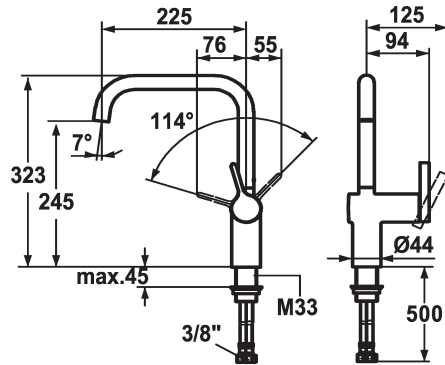

KWC LIVELLO Lever mixer - Kitchen

Modell-Linie: LIVELLO | 10.231.013.000FL
Hanat | Käsi­käyt­toiset hanat

KWC-No.

122297
chromeline, A 225, flexible connection hoses

122298
stainless steel, A 225, flexible connection hoses

Värikoodi

chromeline

stainless steel

- * Lever mixer
- * Lever installation only possible on the right side
- Child safety: cold water flow in lever position towards the front
- * gap between wall and centre of mounting hole min. 60 mm
- * Swivel spout 125°, extensible to 360°
- Neoperl® Caché®
- * OptimalSpace - ample space for washing or working

- * KWC cartridge M 35 H
- with ceramic discs
- flow rate and temperature continuously variable
- * Flexible connection hoses 3/8"
- * Fastening by means of threaded sleeve M33 x 1.5
- * Mounting hole size ø35 mm

Tekniset tiedot

A_Spout_Spray
Connection
Spout
Handling
Värikoodi
Installation_type
Faucet_typ
ATT-KWC-BAUFORM
Measure_Height
G_Acoustic group
Projection_A
EnergyLabelCH
ATT-KWC-MASS-WASSERAUSTRITT
Materiaali
lviCode