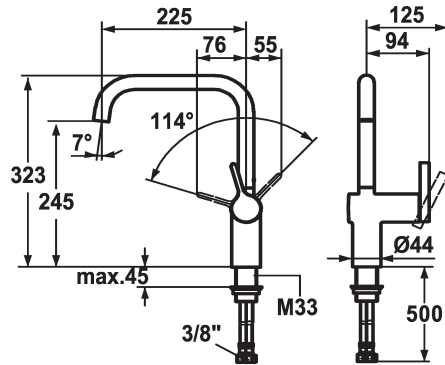

KWC LIVELLO Lever mixer - Kitchen

Modell-Linie: LIVELLO | 10.231.013.000FL
Taps | Manual taps

KWC-No.

122297
chromeline, A 225, flexible connection hoses

122298
stainless steel, A 225, flexible connection hoses

Color code

chromeline

stainless steel

- Lever mixer
- Lever installation only possible on the right side
- Child safety: cold water flow in lever position towards the front
- gap between wall and centre of mounting hole min. 60 mm
- Swivel spout 125°, extensible to 360°
- Neoperl® Caché®
- OptimalSpace - ample space for washing or working

- KWC cartridge M 35 H
- with ceramic discs
- flow rate and temperature continuously variable
- Flexible connection hoses 3/8"
- Fastening by means of threaded sleeve M33 x 1.5
- Mounting hole size ø35 mm

Technical Data

Flow rate	11 l/min (3 bar)
Connection	Flexible connection hoses
Spout	swivel
Handling	side lever
Color code	chromeline
Installation type	Pillar installation
Faucet_typ	Lever mixer
Design	L-Spout
Measure Height	323
Acoustic group	II
Projection A	A 225
Energy label	B
Dimension Water outlet	245
material	Brass

Flow rate	11 l/min (3 bar)
Connection	Flexible connection hoses
Spout	swivel
Handling	side lever
Color code	chromeline
Installation type	Pillar installation
Faucet_typ	Lever mixer
Design	L-Spout
Measure Height	323
Acoustic group	II
Projection A	A 225
Energy label	B
Dimension Water outlet	245
material	Brass

Spare Parts