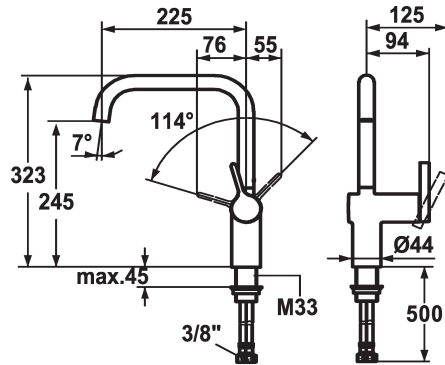

KWC LIVELLO Lever mixer - Kitchen

Modell-Linie: LIVELLO | 10.231.013.000FL
Taps | Manual taps

KWC-No.

122297
chromeline, A 225, flexible connection hoses

122298
stainless steel, A 225, flexible connection hoses

Color code

chromeline

stainless steel

- * Lever mixer
- * Lever installation only possible on the right side
- Child safety: cold water flow in lever position towards the front
- * gap between wall and centre of mounting hole min. 60 mm
- * Swivel spout 125°, extensible to 360°
- Neoperl® Caché®
- * OptimalSpace - ample space for washing or working

- * KWC cartridge M 35 H
- with ceramic discs
- flow rate and temperature continuously variable
- * Flexible connection hoses 3/8"
- * Fastening by means of threaded sleeve M33 x 1.5
- * Mounting hole size ø35 mm

Technical Data

Flow rate
Connection
Spout
Handling
Color code
Installation type
Faucet_typ
Design
Dimension Height
Acoustic group
Projection A
Energy label
Dimension Water outlet
material

11 l/min (3 bar)
Flexible connection hoses
swivel
side lever
chromeline
Pillar installation
Lever mixer
L-Spout
323
II
A 225
B
245
Brass