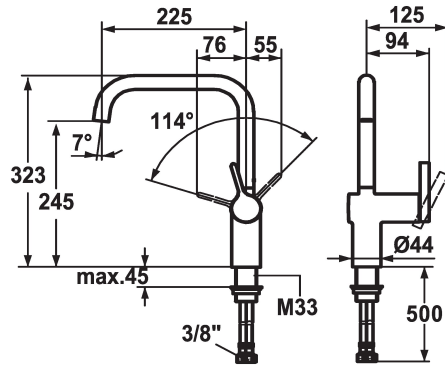

KWC LIVELLO Lever mixer - Kitchen

Modell-Linie: LIVELLO | 10.231.013.000FL
Taps | Manual taps

KWC-No.

122297
chromeline, A 225, flexible connection hoses

122298
stainless steel, A 225, flexible connection hoses

Color code

chrome

stainless steel

- * Lever mixer
- * Lever installation only possible on the right side
- Child safety: cold water flow in lever position towards the front
- * gap between wall and centre of mounting hole min. 60 mm
- * Swivel spout 125°, extensible to 360°
- Neoperl® Caché®
- * OptimalSpace - ample space for washing or working

- * KWC cartridge M 35 H
- with ceramic discs
- flow rate and temperature continuously variable
- * Flexible connection hoses 3/8"
- * Fastening by means of threaded sleeve M33 x 1.5
- * Mounting hole size ø35 mm

Technical Data

Flow rate
Connection
Spout
Handling
Color code
Installation_type
Faucet_typ
Design
Dimension Height
G_Acoustic group
Projection_A
Energy Label
Dimension Water outlet
material

11 l/min (3 bar)
Flexible connection hoses
swivel
side lever
chrome
Pillar installation
Lever mixer
L-Spout
323
II
A 225
B
245
Brass