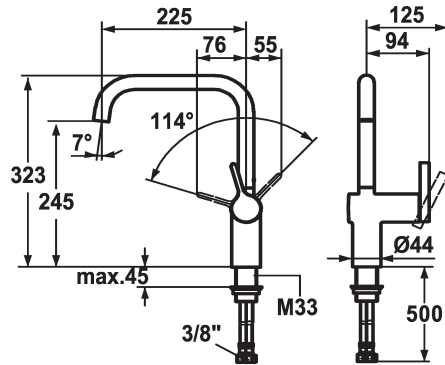

## KWC LIVELLO Lever mixer - Kitchen

Modell-Linie: LIVELLO | 10.231.013.000FL  
Umyvadlové armatury | Hydraulické armatury

### KWC-No.

**122297**  
chromeline, A 225, flexible connection hoses

**122298**  
stainless steel, A 225, flexible connection hoses

- \* Lever mixer
- \* Lever installation only possible on the right side
- Child safety: cold water flow in lever position towards the front
- \* gap between wall and centre of mounting hole min. 60 mm
- \* Swivel spout 125°, extensible to 360°
- Neoperl® Caché®
- \* OptimalSpace - ample space for washing or working

### ATT-KWC-FARBCODE

chromeline

stainless steel

- \* KWC cartridge M 35 H
- with ceramic discs
- flow rate and temperature continuously variable
- \* Flexible connection hoses 3/8"
- \* Fastening by means of threaded sleeve M33 x 1.5
- \* Mounting hole size ø35 mm

## KWC LIVELLO Lever mixer - Kitchen

Modell-Linie: LIVELLO | 10.231.013.000FL  
Umyvadlové armatury | Hydraulické armatury

**Cartridge M 35 H**

**538327**  
Z.537.582

**Service key Neoperl © Caché ©, JR, 21 mm, red**