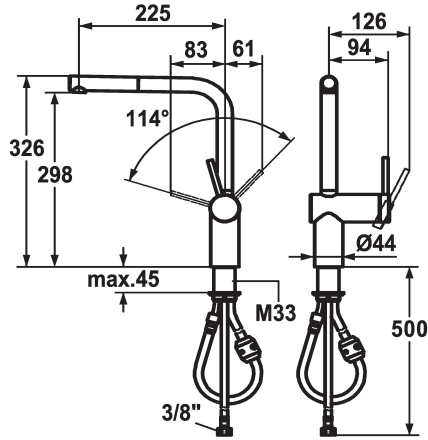

KWC LIVELLO Lever mixer - Kitchen

Modell-Linie: LIVELLO | 10.231.103.700FL
Kranar | Hydraulické armatury

KWC-No.

122295
chromeline, A 225, flexible connection hoses

122296
stainless steel, A 225, flexible connection hoses

ATT-KWC-FARBCODE

chromeline

stainless steel

- * Lever mixer
- * Lever installation only possible on the right side
- Child safety: cold water flow in lever position towards the front
- * gap between wall and centre of mounting hole min. 65 mm
- * TouchProtect - anti-scald protection thanks to the "double skin" principle
- * Pull-out aerator
- Neoperl® Caché®
- up to 600 mm pull-out length
- hose surface to fit faucet surface

- * Hose guide, swivelling 360°
- * EasyLock - a pull-out spray that easily slides back into place
- * OptimalSpace - ample space for washing or working
- * KWC cartridge M 35 H
- with ceramic discs
- flow rate and temperature continuously variable
- * Flexible connection hoses 3/8"
- * Fastening by means of threaded sleeve M33 x 1.5
- * Mounting hole size ø35 mm

Modell-Linie: LIVELLO | 10.231.103.700FL
Kranar | Hydraulické armatury

Cartridge M 35 H

538327
Z.537.582

Service key Neoperl © Caché ©, TJ, 18 mm, green

634729
CACHETJ
