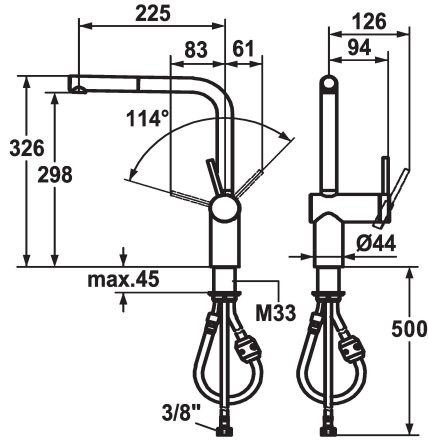

## KWC LIVELLO Lever mixer - Kitchen

Modell-Linie: LIVELLO | 10.231.103.700FL  
Armatura umywalkowa | Armatura jednouchwytywa

### KWC-No.

**122295**  
chromeline, A 225, flexible connection hoses

**122296**  
stainless steel, A 225, flexible connection hoses

- \* Lever mixer
- \* Lever installation only possible on the right side
- Child safety: cold water flow in lever position towards the front
- \* gap between wall and centre of mounting hole min. 65 mm
- \* TouchProtect - anti-scald protection thanks to the "double skin" principle
- \* Pull-out aerator
- Neoperl® Caché®
- up to 600 mm pull-out length
- hose surface to fit faucet surface

### ATT-KWC-FARBCODE

chromeline

stainless steel

- \* Hose guide, swivelling 360°
- \* EasyLock - a pull-out spray that easily slides back into place
- \* OptimalSpace - ample space for washing or working
- \* KWC cartridge M 35 H
- with ceramic discs
- flow rate and temperature continuously variable
- \* Flexible connection hoses 3/8"
- \* Fastening by means of threaded sleeve M33 x 1.5
- \* Mounting hole size ø35 mm

### Dane techniczne

A_Spout_Spray
Connection
ATT-KWC-AUSLAUF
Handling
Kitchen_spray
ATT-KWC-FARBCODE
Installation_type
Faucet_typ
ATT-KWC-BAUFORM
Dimension Height
G_Acoustic group
Projection_A
EnergyLabelCH
ATT-KWC-MASS-WASSERAUSTRITT
Materiał