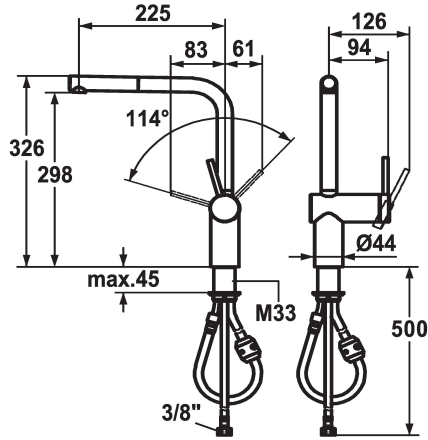

KWC LIVELLO Lever mixer - Kitchen

Modell-Linie: LIVELLO | 10.231.103.700FL
Hanat | Käsi­käyt­toiset hanat

KWC-No.

122295
chromeline, A 225, flexible connection hoses

122296
stainless steel, A 225, flexible connection hoses

Värikoodi

chromeline

stainless steel

- * Lever mixer
- * Lever installation only possible on the right side
- Child safety: cold water flow in lever position towards the front
- * gap between wall and centre of mounting hole min. 65 mm
- * TouchProtect - anti-scald protection thanks to the "double skin" principle
- * Pull-out aerator
- Neoperl® Caché®
- up to 600 mm pull-out length
- hose surface to fit faucet surface

- * Hose guide, swivelling 360°
- * EasyLock - a pull-out spray that easily slides back into place
- * OptimalSpace - ample space for washing or working
- * KWC cartridge M 35 H
- with ceramic discs
- flow rate and temperature continuously variable
- * Flexible connection hoses 3/8"
- * Fastening by means of threaded sleeve M33 x 1.5
- * Mounting hole size ø35 mm

Tekniset tiedot

A_Spout_Spray
Connection
Spout
Handling
Kitchen_spray
Värikoodi
Installation_type
Faucet_typ
ATT-KWC-BAUFORM
Measure_Height
G_Acoustic group
Projection_A
EnergyLabelCH
ATT-KWC-MASS-WASSERAUSTRITT
Materiaali
IviCode