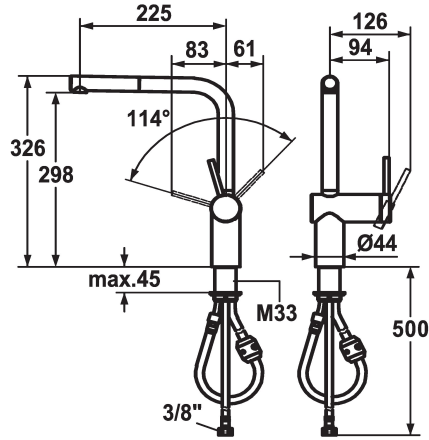

KWC LIVELLO Lever mixer - Kitchen

Modell-Linie: LIVELLO | 10.231.103.700FL
Taps | Manual taps

KWC-No.

122295
chromeline, A 225, flexible connection hoses

122296
stainless steel, A 225, flexible connection hoses

Color code

chromeline

stainless steel

- * Lever mixer
- * Lever installation only possible on the right side
- Child safety: cold water flow in lever position towards the front
- * gap between wall and centre of mounting hole min. 65 mm
- * TouchProtect - anti-scald protection thanks to the "double skin" principle
- * Pull-out aerator
- Neoperl® Caché®
- up to 600 mm pull-out length
- hose surface to fit faucet surface

- * Hose guide, swivelling 360°
- * EasyLock - a pull-out spray that easily slides back into place
- * OptimalSpace - ample space for washing or working
- * KWC cartridge M 35 H
- with ceramic discs
- flow rate and temperature continuously variable
- * Flexible connection hoses 3/8"
- * Fastening by means of threaded sleeve M33 x 1.5
- * Mounting hole size ø35 mm

Technical Data

Flow rate
Connection
Spout
Handling
Kitchenspray
Color code
Installation type
Faucet_typ
Design
Measure Height
Acoustic group
Projection A
Energy label
Dimension Water outlet
material

11 l/min (3 bar)
Flexible connection hoses
swivel
side lever
Pull-out aerator
stainless steel
Pillar installation
Lever mixer
L-Spout
326
II
A 225
B
298
stainless steel