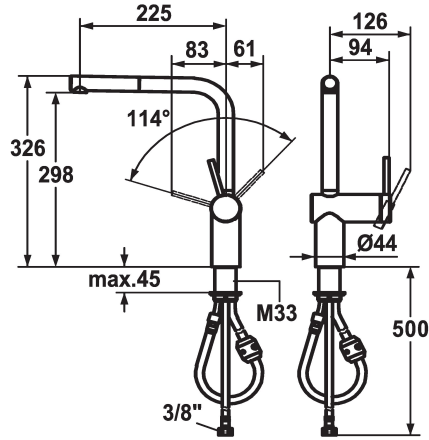

KWC LIVELLO Lever mixer - Kitchen

Modell-Linie: LIVELLO | 10.231.103.700FL
Taps | Manual taps

KWC-No.

122295
chromeline, A 225, flexible connection hoses

122296
stainless steel, A 225, flexible connection hoses

Color code

chromeline

stainless steel

- Lever mixer
- Lever installation only possible on the right side
- Child safety: cold water flow in lever position towards the front
- gap between wall and centre of mounting hole min. 65 mm
- TouchProtect - anti-scald protection thanks to the "double skin" principle
- Pull-out aerator
- Neoperl® Caché®
- up to 600 mm pull-out length
- hose surface to fit faucet surface

- Hose guide, swivelling 360°
- EasyLock - a pull-out spray that easily slides back into place
- OptimalSpace - ample space for washing or working
- KWC cartridge M 35 H
- with ceramic discs
- flow rate and temperature continuously variable
- Flexible connection hoses 3/8"
- Fastening by means of threaded sleeve M33 x 1.5
- Mounting hole size ø35 mm

Technical Data

Flow rate	11 l/min (3 bar)
Connection	Flexible connection hoses
Spout	swivel
Handling	side lever
Kitchenspray	Pull-out aerator
Color code	stainless steel
Installation type	Pillar installation
Faucet_typ	Lever mixer
Design	L-Spout
Dimension Height	326
Acoustic group	II
Projection A	A 225
Energy label	B
Dimension Water outlet	298
material	stainless steel

Flow rate	11 l/min (3 bar)
Connection	Flexible connection hoses
Spout	swivel
Handling	side lever
Kitchenspray	Pull-out aerator
Color code	stainless steel
Installation type	Pillar installation
Faucet_typ	Lever mixer
Design	L-Spout
Dimension Height	326
Acoustic group	II
Projection A	A 225
Energy label	B
Dimension Water outlet	298
material	stainless steel

Spare Parts