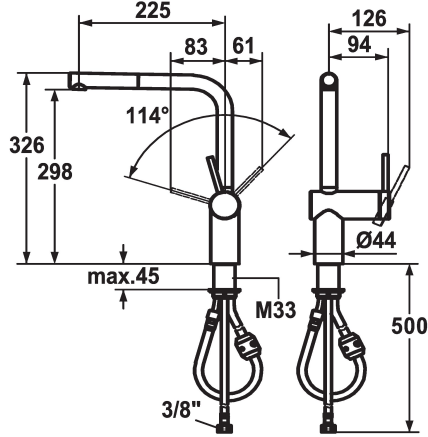

KWC LIVELLO Lever mixer - Kitchen

Modell-Linie: LIVELLO | 10.231.103.700FL
Taps | Manual taps

KWC-No.

122295
chromeline, A 225, flexible connection hoses

122296
stainless steel, A 225, flexible connection hoses

Color code

chrome

stainless steel

- Lever mixer
- Lever installation only possible on the right side
- Child safety: cold water flow in lever position towards the front
- gap between wall and centre of mounting hole min. 65 mm
- TouchProtect - anti-scald protection thanks to the "double skin" principle
- Pull-out aerator
- Neoperl® Caché®
- up to 600 mm pull-out length
- hose surface to fit faucet surface

- Hose guide, swivelling 360°
- EasyLock - a pull-out spray that easily slides back into place
- OptimalSpace - ample space for washing or working
- KWC cartridge M 35 H
- with ceramic discs
- flow rate and temperature continuously variable
- Flexible connection hoses 3/8"
- Fastening by means of threaded sleeve M33 x 1.5
- Mounting hole size ø35 mm

Technical Data

Flow rate	11 l/min (3 bar)
Connection	Flexible connection hoses
Spout	swivel
Handling	side lever
Kitchen_spray	Pull-out aerator
Color code	stainless steel
Installation_type	Pillar installation
Faucet_typ	Lever mixer
Design	L-Spout
Dimension Height	326
G_Acoustic group	II
Projection_A	A 225
Energy Label	B
Dimension Water outlet	298
material	stainless steel

Flow rate	11 l/min (3 bar)
Connection	Flexible connection hoses
Spout	swivel
Handling	side lever
Kitchen_spray	Pull-out aerator
Color code	stainless steel
Installation_type	Pillar installation
Faucet_typ	Lever mixer
Design	L-Spout
Dimension Height	326
G_Acoustic group	II
Projection_A	A 225
Energy Label	B
Dimension Water outlet	298
material	stainless steel

Spare Parts