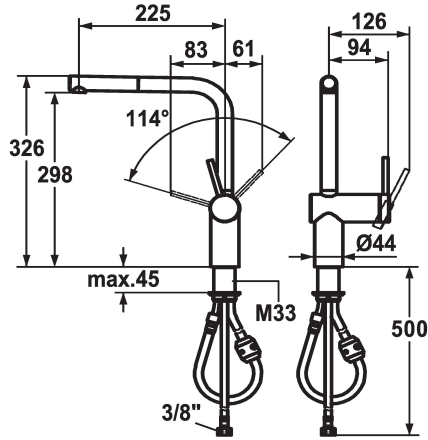

## KWC LIVELLO Lever mixer - Kitchen

Modell-Linie: LIVELLO | 10.231.103.700FL  
Umyvadlové armatury | Hydraulické armatury

### KWC-No.

**122295**  
chromeline, A 225, flexible connection hoses

**122296**  
stainless steel, A 225, flexible connection hoses

- \* Lever mixer
- \* Lever installation only possible on the right side
- Child safety: cold water flow in lever position towards the front
- \* gap between wall and centre of mounting hole min. 65 mm
- \* TouchProtect - anti-scald protection thanks to the "double skin" principle
- \* Pull-out aerator
- Neoperl® Caché®
- up to 600 mm pull-out length
- hose surface to fit faucet surface

### ATT-KWC-FARBCODE

chromeline

stainless steel

- \* Hose guide, swivelling 360°
- \* EasyLock - a pull-out spray that easily slides back into place
- \* OptimalSpace - ample space for washing or working
- \* KWC cartridge M 35 H
- with ceramic discs
- flow rate and temperature continuously variable
- \* Flexible connection hoses 3/8"
- \* Fastening by means of threaded sleeve M33 x 1.5
- \* Mounting hole size ø35 mm

## KWC LIVELLO Lever mixer - Kitchen

Modell-Linie: LIVELLO | 10.231.103.700FL  
Umyvadlové armatury | Hydraulické armatury

**Cartridge M 35 H**

---

**538327**  
Z.537.582

---

**Service key Neoperl © Caché ©, TJ, 18 mm, green**