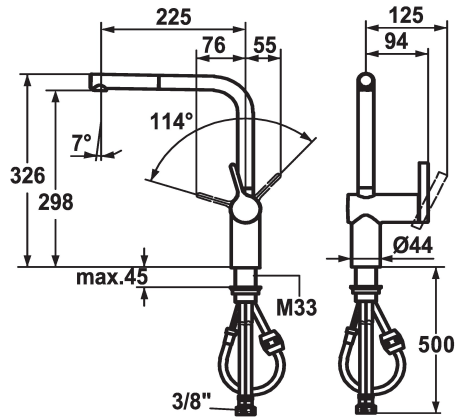

KWC LIVELLO Lever mixer - Kitchen

Modell-Linie: LIVELLO | 10.231.103.000FL
Kranar | Hydraulické armatury

KWC-No.

122295
chromeline, A 225, flexible connection hoses

122296
stainless steel, A 225, flexible connection hoses

- * Lever mixer
- * Lever installation only possible on the right side
- Child safety: cold water flow in lever position towards the front
- * gap between wall and centre of mounting hole min. 60 mm
- * TouchProtect - anti-scald protection thanks to the "double skin" principle
- * Pull-out aerator
- Neoperl® Caché®
- up to 600 mm pull-out length
- hose surface to fit faucet surface

ATT-KWC-FARBCODE

chromeline

stainless steel

- * Hose guide, swivelling 360°
- * EasyLock - a pull-out spray that easily slides back into place
- * OptimalSpace - ample space for washing or working
- * KWC cartridge M 35 H
- with ceramic discs
- flow rate and temperature continuously variable
- * Flexible connection hoses 3/8"
- * Fastening by means of threaded sleeve M33 x 1.5
- * Mounting hole size ø35 mm

11 l/min (3 bar)
Flexible_Anschlusschläuche
schwenkbar
seitenbedient
Auszugauslauf
chromeline
Standmontage
Hebelmischer
L-Auslauf
326
II
A225
B
298
Mässing

Reservdelar

KWC LIVELLO Lever mixer - Kitchen

Modell-Linie: LIVELLO | 10.231.103.000FL
Kranar | Hydraulické armatury