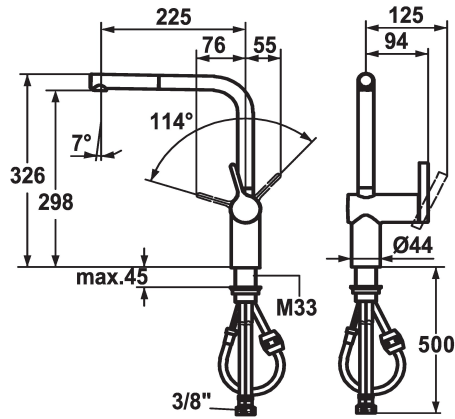

KWC LIVELLO Lever mixer - Kitchen

Modell-Linie: LIVELLO | 10.231.103.000FL
Armatura umywalkowa | Armatura jednouchwytywa

KWC-No.

122295
chromeline, A 225, flexible connection hoses

122296
stainless steel, A 225, flexible connection hoses

- * Lever mixer
- * Lever installation only possible on the right side
- Child safety: cold water flow in lever position towards the front
- * gap between wall and centre of mounting hole min. 60 mm
- * TouchProtect - anti-scald protection thanks to the "double skin" principle
- * Pull-out aerator
- Neoperl® Caché®
- up to 600 mm pull-out length
- hose surface to fit faucet surface

ATT-KWC-FARBCODE

chromeline

stainless steel

- * Hose guide, swivelling 360°
- * EasyLock - a pull-out spray that easily slides back into place
- * OptimalSpace - ample space for washing or working
- * KWC cartridge M 35 H
- with ceramic discs
- flow rate and temperature continuously variable
- * Flexible connection hoses 3/8"
- * Fastening by means of threaded sleeve M33 x 1.5
- * Mounting hole size ø35 mm

Modell-Linie: LIVELLO | 10.231.103.000FL
Armatura umywalkowa | Armatura jednouchwytowa

Cartridge M 35 H

538327
Z.537.582

Service key Neoperl © Caché ©, TJ, 18 mm, green

634729
CACHETJ
