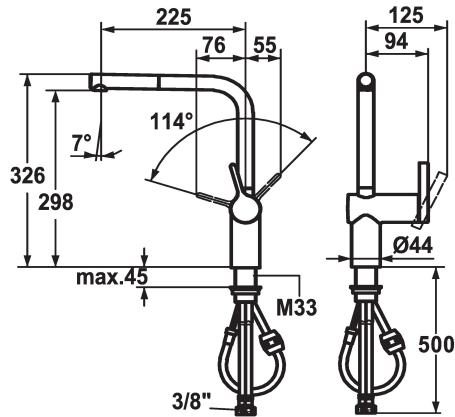

KWC LIVELLO Lever mixer - Kitchen

Modell-Linie: LIVELLO | 10.231.103.000FL
Hanat | Käsi käyttöiset hanat

KWC-No.

122295
chromeline, A 225, flexible connection hoses

122296
stainless steel, A 225, flexible connection hoses

Värikoodi

chromeline

stainless steel

- * Lever mixer
- * Lever installation only possible on the right side
- Child safety: cold water flow in lever position towards the front
- * gap between wall and centre of mounting hole min. 60 mm
- * TouchProtect - anti-scald protection thanks to the "double skin" principle
- * Pull-out aerator
- Neoperl® Caché®
- up to 600 mm pull-out length
- hose surface to fit faucet surface

- * Hose guide, swivelling 360°
- * EasyLock - a pull-out spray that easily slides back into place
- * OptimalSpace - ample space for washing or working
- * KWC cartridge M 35 H
- with ceramic discs
- flow rate and temperature continuously variable
- * Flexible connection hoses 3/8"
- * Fastening by means of threaded sleeve M33 x 1.5
- * Mounting hole size ø35 mm

11 l/min (3 bar)
Flexible_Anschlussschläuche
schwenkbar
seitenbedient
Auszugauslauf
chromeline
Standmontage
Hebelmischer
L-Spout
326
II
A225
B
298
Messinki
0

Varaosat

KWC LIVELLO Lever mixer - Kitchen

Modell-Linie: LIVELLO | 10.231.103.000FL
Hanat | Käsi­käyt­toiset hanat