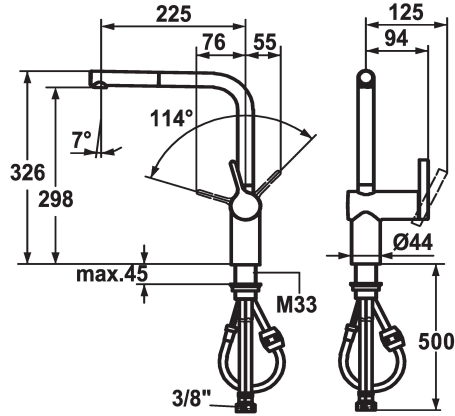

KWC LIVELLO Lever mixer - Kitchen

Modell-Linie: LIVELLO | 10.231.103.000FL
Taps | Manual taps

KWC-No.

122295
chromeline, A 225, flexible connection hoses

122296
stainless steel, A 225, flexible connection hoses

Color code

chromeline

stainless steel

- * Lever mixer
- * Lever installation only possible on the right side
- Child safety: cold water flow in lever position towards the front
- * gap between wall and centre of mounting hole min. 60 mm
- * TouchProtect - anti-scald protection thanks to the "double skin" principle
- * Pull-out aerator
- Neoperl® Caché®
- up to 600 mm pull-out length
- hose surface to fit faucet surface

- * Hose guide, swivelling 360°
- * EasyLock - a pull-out spray that easily slides back into place
- * OptimalSpace - ample space for washing or working
- * KWC cartridge M 35 H
- with ceramic discs
- flow rate and temperature continuously variable
- * Flexible connection hoses 3/8"
- * Fastening by means of threaded sleeve M33 x 1.5
- * Mounting hole size ø35 mm

Technical Data

Flow rate
Connection
Spout
Handling
Kitchenspray
Color code
Installation type
Faucet_typ
Design
Measure Height
Acoustic group
Projection A
Energy label
Dimension Water outlet
material

11 l/min (3 bar)
Flexible connection hoses
swivel
side lever
Pull-out aerator
chromeline
Pillar installation
Lever mixer
L-Spout
326
II
A 225
B
298
Brass