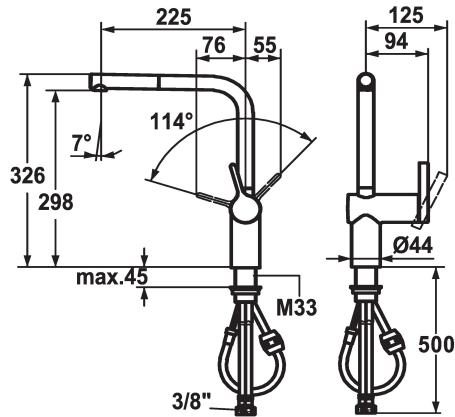

KWC LIVELLO Lever mixer - Kitchen

Modell-Linie: LIVELLO | 10.231.103.000FL
Taps | Manual taps

KWC-No.

122295
chromeline, A 225, flexible connection hoses

122296
stainless steel, A 225, flexible connection hoses

Color code

chromeline

stainless steel

- * Lever mixer
- * Lever installation only possible on the right side
- Child safety: cold water flow in lever position towards the front
- * gap between wall and centre of mounting hole min. 60 mm
- * TouchProtect - anti-scald protection thanks to the "double skin" principle
- * Pull-out aerator
- Neoperl® Caché®
- up to 600 mm pull-out length
- hose surface to fit faucet surface

- * Hose guide, swivelling 360°
- * EasyLock - a pull-out spray that easily slides back into place
- * OptimalSpace - ample space for washing or working
- * KWC cartridge M 35 H
- with ceramic discs
- flow rate and temperature continuously variable
- * Flexible connection hoses 3/8"
- * Fastening by means of threaded sleeve M33 x 1.5
- * Mounting hole size ø35 mm

Technical Data

Flow rate
Connection
Spout
Handling
Kitchenspray
Color code
Installation type
Faucet_typ
Design
Dimension Height
Acoustic group
Projection A
Energy label
Dimension Water outlet
material

11 l/min (3 bar)
Flexible connection hoses
swivel
side lever
Pull-out aerator
chromeline
Pillar installation
Lever mixer
L-Spout
326
II
A 225
B
298
Brass