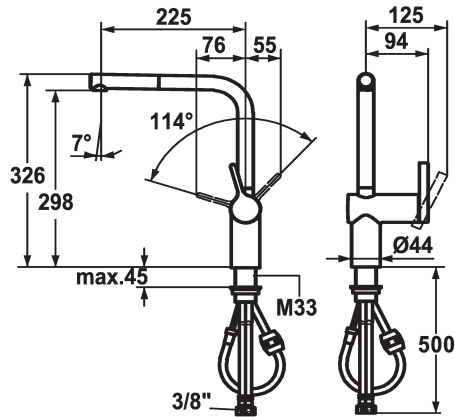

KWC LIVELLO Lever mixer - Kitchen

Modell-Linie: LIVELLO | 10.231.103.000FL
Taps | Manual taps

KWC-No.

122295
chromeline, A 225, flexible connection hoses

122296
stainless steel, A 225, flexible connection hoses

Color code

chrome

stainless steel

- * Lever mixer
- * Lever installation only possible on the right side
- Child safety: cold water flow in lever position towards the front
- * gap between wall and centre of mounting hole min. 60 mm
- * TouchProtect - anti-scald protection thanks to the "double skin" principle
- * Pull-out aerator
- Neoperl® Caché®
- up to 600 mm pull-out length
- hose surface to fit faucet surface

- * Hose guide, swivelling 360°
- * EasyLock - a pull-out spray that easily slides back into place
- * OptimalSpace - ample space for washing or working
- * KWC cartridge M 35 H
- with ceramic discs
- flow rate and temperature continuously variable
- * Flexible connection hoses 3/8"
- * Fastening by means of threaded sleeve M33 x 1.5
- * Mounting hole size ø35 mm

Spare Parts

KWC LIVELLO Lever mixer - Kitchen

Modell-Linie: LIVELLO | 10.231.103.000FL
Taps | Manual taps

Cartridge M 35 H

538327
Z.537.582

Service key Neoperl © Caché ©, TJ, 18 mm, green

634729
CACHETJ
