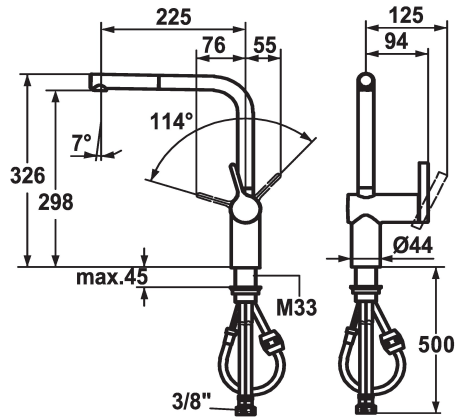

KWC LIVELLO Lever mixer - Kitchen

Modell-Linie: LIVELLO | 10.231.103.000FL
Umyvadlové armatury | Hydraulické armatury

KWC-No.

122295
chromeline, A 225, flexible connection hoses

122296
stainless steel, A 225, flexible connection hoses

- * Lever mixer
- * Lever installation only possible on the right side
- Child safety: cold water flow in lever position towards the front
- * gap between wall and centre of mounting hole min. 60 mm
- * TouchProtect - anti-scald protection thanks to the "double skin" principle
- * Pull-out aerator
- Neoperl® Caché®
- up to 600 mm pull-out length
- hose surface to fit faucet surface

ATT-KWC-FARBCODE

chromeline

stainless steel

- * Hose guide, swivelling 360°
- * EasyLock - a pull-out spray that easily slides back into place
- * OptimalSpace - ample space for washing or working
- * KWC cartridge M 35 H
- with ceramic discs
- flow rate and temperature continuously variable
- * Flexible connection hoses 3/8"
- * Fastening by means of threaded sleeve M33 x 1.5
- * Mounting hole size ø35 mm

11 l/min (3 bar)
Flexible_Anschlusschläuche
schwenkbar
seitenbedient
Auszugauslauf
chromeline
Standmontage
Hebelmischer
L-Auslauf
326
II
A225
B
298
mosaz

Náhradní díly

KWC LIVELLO Lever mixer - Kitchen

Modell-Linie: LIVELLO | 10.231.103.000FL
Umyvadlové armatury | Hydraulické armatury