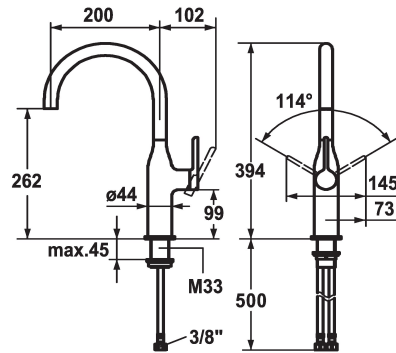

KWC SIN Lever mixer - Kitchen

Modell-Linie: SIN | 10.261.012.000FL
Kranar | Hydraulické armatúry

KWC-No.

122286
chromeline, A 200, flexible connection hoses

- * Lever mixer
- * Lever installation possible on the right or left side
- * Swivel spout 160°
- Neoperl® Caché®
- * OptimalSpace - ample space for washing or working
- * KWC cartridge S 25

- with ceramic discs
- flow rate and temperature continuously variable
- * Flexible connection hoses 3/8"
- * Fastening by means of threaded sleeve M33 x 1.5
- * Mounting hole size ø35 mm

Technical Data

A_Spout_Spray
Connection
ATT-KWC-AUSLAUF
Handling
ATT-KWC-FARBCODE
Installation_type
Faucet_typ
ATT-KWC-BAUFORM
Measure_Height
G_Acoustic group
Projection_A
EnergyLabelCH
ATT-KWC-MASS-WASSERAUSTRITT
Material

12 l/min (3 bar)
Flexible_Anschlusschläuche
schwenkbar
seitenbedient
chromeline
Standmontage
Hebelmischer
J-Auslauf
394
l
A200
C
262
Mässing

Reservdelar

KWC SIN Lever mixer - Kitchen

Modell-Linie: SIN | 10.261.012.000FL
Kranar | Hydraulické armatury