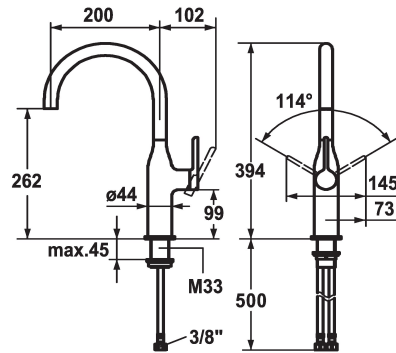

KWC SIN Lever mixer - Kitchen

Modell-Linie: SIN | 10.261.012.000FL
Armatura umywalkowa | Armatura jednouchwytowa

KWC-No.

122286
chromeline, A 200, flexible connection hoses

- * Lever mixer
- * Lever installation possible on the right or left side
- * Swivel spout 160°
- Neoperl® Caché®
- * OptimalSpace - ample space for washing or working
- * KWC cartridge S 25

- with ceramic discs
- flow rate and temperature continuously variable
- * Flexible connection hoses 3/8"
- * Fastening by means of threaded sleeve M33 x 1.5
- * Mounting hole size ø35 mm

Dane techniczne

A_Spout_Spray
Connection
ATT-KWC-AUSLAUF
Handling
ATT-KWC-FARBCODE
Installation_type
Faucet_typ
ATT-KWC-BAUFORM
Dimension Height
G_Acoustic group
Projection_A
EnergyLabelCH
ATT-KWC-MASS-WASSERAUSTRITT
Material

12 l/min (3 bar)
Flexible_Anschlusschläuche
schwenkbar
seitenbedient
chromeline
Standmontage
Hebelmischer
J-Auslauf
394
l
A200
C
262
Mosiądz

Części zamienne

KWC SIN Lever mixer - Kitchen

Modell-Linie: SIN | 10.261.012.000FL
Armatura umywalkowa | Armatura jednouchwytowa