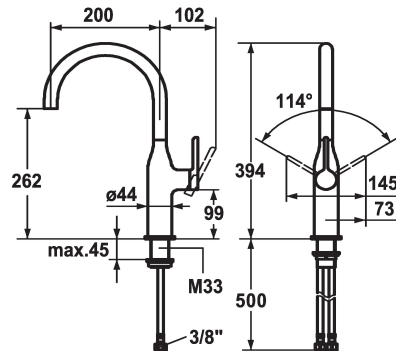

KWC SIN Lever mixer - Kitchen

Modell-Linie: SIN | 10.261.012.000FL
Hanat | Käsi käyttöiset hanat

KWC-No.

122286

chromeline, A 200, flexible connection hoses

- * Lever mixer
- * Lever installation possible on the right or left side
- * Swivel spout 160°
- Neoperl® Caché®
- * OptimalSpace - ample space for washing or working
- * KWC cartridge S 25

- with ceramic discs
- flow rate and temperature continuously variable
- * Flexible connection hoses 3/8"
- * Fastening by means of threaded sleeve M33 x 1.5
- * Mounting hole size ø35 mm

Tekniset tiedot

A_Spout_Spray
Connection
Spout
Handling
ATT-KWC-FARBCODE
Installation_type
Faucet_typ
ATT-KWC-BAUFORM
Measure_Height
G_Acoustic group
Projection_A
EnergyLabelCH
ATT-KWC-MASS-WASSERAUSTRITT
Materiaali
IviCode

12 l/min (3 bar)
Flexible_Anschlusschläuche
schwenkbar
seitenbedient
chromeline
Standmontage
Hebelmischer
J-Spout
394
l
A200
C
262
Messinki
0

Varaosat

KWC SIN Lever mixer - Kitchen

Modell-Linie: SIN | 10.261.012.000FL
Hanat | Käsi­käyt­toiset hanat