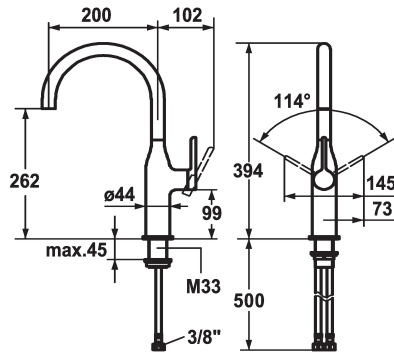

KWC SIN Lever mixer - Kitchen

Modell-Linie: SIN | 10.261.012.000FL
Taps | Manual taps

KWC-No.

122286
chromeline, A 200, flexible connection hoses

- * Lever mixer
- * Lever installation possible on the right or left side
- * Swivel spout 160°
- Neoperl® Caché®
- * OptimalSpace - ample space for washing or working
- * KWC cartridge S 25

- with ceramic discs
- flow rate and temperature continuously variable
- * Flexible connection hoses 3/8"
- * Fastening by means of threaded sleeve M33 x 1.5
- * Mounting hole size ø35 mm

Technical Data

Flow rate
Connection
Spout
Handling
Color code
Installation type
Faucet_typ
Design
Measure Height
Acoustic group
Projection A
Energy label
Dimension Water outlet
material

12 l/min (3 bar)
Flexible connection hoses
swivel
side lever
chromeline
Pillar installation
Lever mixer
J-Spout
394
I
A 200
C
262
Brass

Spare Parts

KWC SIN Lever mixer - Kitchen

Modell-Linie: SIN | 10.261.012.000FL
Taps | Manual taps

Cartridge S 25

538711
Z.536.032

Service key Neoperl © Caché ©, JR, 21 mm, red

639017
Z.635.215
