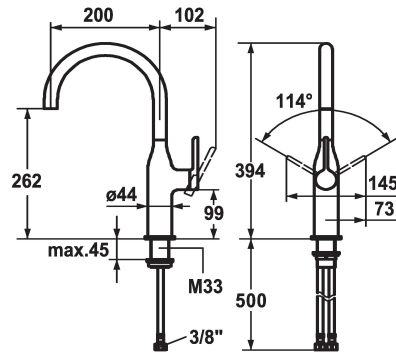

KWC SIN Lever mixer - Kitchen

Modell-Linie: SIN | 10.261.012.000FL
Taps | Manual taps

KWC-No.

122286
chromeline, A 200, flexible connection hoses

- * Lever mixer
- * Lever installation possible on the right or left side
- * Swivel spout 160°
- Neoperl® Caché®
- * OptimalSpace - ample space for washing or working
- * KWC cartridge S 25

- with ceramic discs
- flow rate and temperature continuously variable
- * Flexible connection hoses 3/8"
- * Fastening by means of threaded sleeve M33 x 1.5
- * Mounting hole size ø35 mm

Technical Data

Flow rate
Connection
Spout
Handling
Color code
Installation type
Faucet_typ
Design
Dimension Height
Acoustic group
Projection A
Energy label
Dimension Water outlet
material

12 l/min (3 bar)
Flexible connection hoses
swivel
side lever
chromeline
Pillar installation
Lever mixer
J-Spout
394
I
A 200
C
262
Brass

Spare Parts

KWC SIN Lever mixer - Kitchen

Modell-Linie: SIN | 10.261.012.000FL
Taps | Manual taps

Cartridge S 25

538711
Z.536.032

Service key Neoperl © Caché ©, JR, 21 mm, red

639017
Z.635.215
