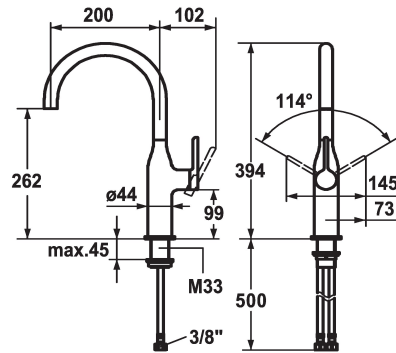

KWC SIN Lever mixer - Kitchen

Modell-Linie: SIN | 10.261.012.000FL
Taps | Manual taps

KWC-No.

122286
chromeline, A 200, flexible connection hoses

- * Lever mixer
- * Lever installation possible on the right or left side
- * Swivel spout 160°
- Neoperl® Caché®
- * OptimalSpace - ample space for washing or working
- * KWC cartridge S 25

- with ceramic discs
- flow rate and temperature continuously variable
- * Flexible connection hoses 3/8"
- * Fastening by means of threaded sleeve M33 x 1.5
- * Mounting hole size ø35 mm

Technical Data

Flow rate
Connection
Spout
Handling
Color code
Installation_type
Faucet_typ
Design
Dimension Height
G_Acoustic group
Projection_A
Energy Label
Dimension Water outlet
material

12 l/min (3 bar)
Flexible connection hoses
swivel
side lever
chrome
Pillar installation
Lever mixer
J-Spout
394
I
A 200
C
262
Brass

Spare Parts

KWC SIN
Lever mixer - Kitchen

Modell-Linie: SIN | 10.261.012.000FL
Taps | Manual taps

Cartridge S 25

538711
Z.536.032

Service key Neoperl © Caché ©, JR, 21 mm, red

639017
Z.635.215
