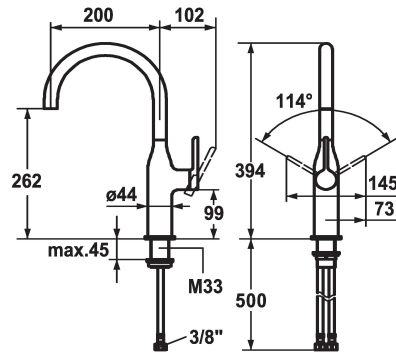

### KWC-No.

**122286**  
chromeline, A 200, flexible connection hoses

- \* Lever mixer
- \* Lever installation possible on the right or left side
- \* Swivel spout 160°
- Neoperl® Caché®
- \* OptimalSpace - ample space for washing or working
- \* KWC cartridge S 25

- with ceramic discs
- flow rate and temperature continuously variable
- \* Flexible connection hoses 3/8"
- \* Fastening by means of threaded sleeve M33 x 1.5
- \* Mounting hole size ø35 mm

### Technical Data

Flow rate
Connection
Spout
Handling
Color_code
Installation_type
Faucet_typ
Design
Dimension Height
G_Acoustic group
Projection_A
Energy Label
Dimension Water outlet
material

12 l/min (3 bar)
Flexible connection hoses
swivel
side lever
chrome
Pillar installation
Lever mixer
J-Spout
394
I
A 200
C
262
Brass

## KWC SIN Lever mixer - Kitchen

Modell-Linie: SIN | 10.261.012.000FL  
Taps | Manual taps

**Cartridge S 25**

---

**538711**  
Z.536.032

---

**Service key Neoperl © Caché ©, JR, 21 mm, red**

---