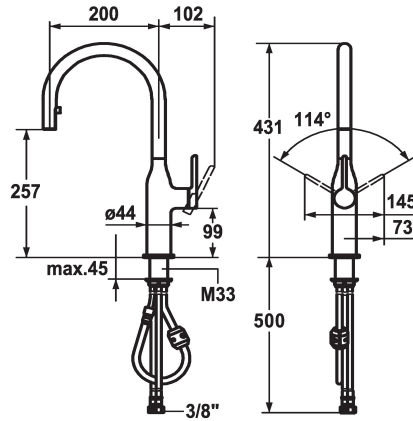

## KWC SIN Lever mixer - Kitchen

Modell-Linie: SIN | 10.261.102.000FL  
Kranar | Hydraulické armatúry

### KWC-No.

**122284**

chromeline, A 200, flexible connection hoses

- \* Lever mixer
- \* Lever installation possible on the right or left side
- \* TouchProtect - anti-scald protection thanks to the "double skin" principle
- \* Pull-out aerator covered
- Neoperl® Caché®
- up to 500 mm pull-out length
- hose surface to fit faucet surface
- \* Hose guide, swivelling 360°

- \* EasyLock - a pull-out spray that easily slides back into place
- \* OptimalSpace - ample space for washing or working
- \* KWC cartridge S 25
- with ceramic discs
- flow rate and temperature continuously variable
- \* Flexible connection hoses 3/8"
- \* Fastening by means of threaded sleeve M33 x 1.5
- \* Mounting hole size  $\varnothing 35$  mm

## KWC SIN Lever mixer - Kitchen

Modell-Linie: SIN | 10.261.102.000FL  
Kranar | Hydraulické armatury

**Cartridge S 25**

---

**538711**  
Z.536.032

---

**Service key Neoperl © Caché ©, TJ, 18 mm, green**

---