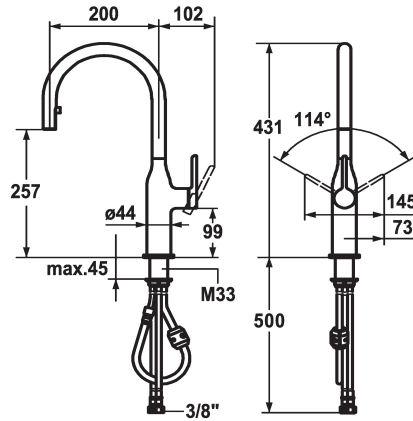

KWC SIN Lever mixer - Kitchen

Modell-Linie: SIN | 10.261.102.000FL
Armatura umywalkowa | Armatura jednouchwytowa

KWC-No.

122284
chromeline, A 200, flexible connection hoses

- * Lever mixer
- * Lever installation possible on the right or left side
- * TouchProtect - anti-scald protection thanks to the "double skin" principle
- * Pull-out aerator covered
- Neoperl® Caché®
- up to 500 mm pull-out length
- hose surface to fit faucet surface
- * Hose guide, swivelling 360°

- * EasyLock - a pull-out spray that easily slides back into place
- * OptimalSpace - ample space for washing or working
- * KWC cartridge S 25
- with ceramic discs
- flow rate and temperature continuously variable
- * Flexible connection hoses 3/8"
- * Fastening by means of threaded sleeve M33 x 1.5
- * Mounting hole size $\varnothing 35$ mm

Dane techniczne

A_Spout_Spray
Connection
ATT-KWC-AUSLAUF
Handling
Kitchen_spray
ATT-KWC-FARBCODE
Installation_type
Faucet_typ
ATT-KWC-BAUFORM
Dimension Height
G_Acoustic_group
Projection_A
EnergyLabelCH
ATT-KWC-MASS-WASSERAUSTRITT
Material

10 l/min (3 bar)
Flexible_Anschlusschläuche
schwenkbar
seitenbedient
Auszugauslauf
chromeline
Standmontage
Hebelmischer
J-Auslauf
431
I
A200
A
257
Mosiqdz

Części zamienne

KWC SIN Lever mixer - Kitchen

Modell-Linie: SIN | 10.261.102.000FL
Armatura umywalkowa | Armatura jednouchwytowa