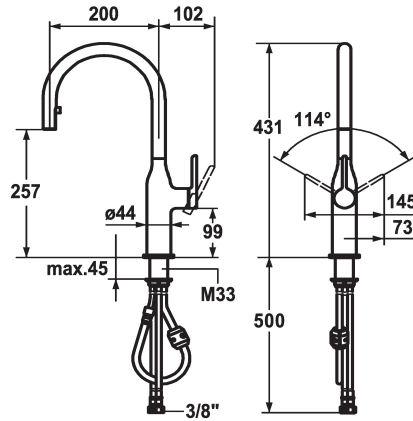

KWC SIN Lever mixer - Kitchen

Modell-Linie: SIN | 10.261.102.000FL
Hanat | Käsitöötiset hanat

KWC-No.

122284

chromeline, A 200, flexible connection hoses

- * Lever mixer
- * Lever installation possible on the right or left side
- * TouchProtect - anti-scald protection thanks to the "double skin" principle
- * Pull-out aerator covered
- Neoperl® Caché®
- up to 500 mm pull-out length
- hose surface to fit faucet surface
- * Hose guide, swivelling 360°

- * EasyLock - a pull-out spray that easily slides back into place
- * OptimalSpace - ample space for washing or working
- * KWC cartridge S 25
- with ceramic discs
- flow rate and temperature continuously variable
- * Flexible connection hoses 3/8"
- * Fastening by means of threaded sleeve M33 x 1.5
- * Mounting hole size $\varnothing 35$ mm

Tekniset tiedot

A_Spout_Spray
Connection
Spout
Handling
Kitchen_spray
Värikoodi
Installation_type
Faucet_typ
ATT-KWC-BAUFORM
Measure_Height
G_Acoustic group
Projection_A
EnergyLabelCH
ATT-KWC-MASS-WASSERAUSTRITT
Materiaali
lviCode

10 l/min (3 bar)
Flexible_Anschlusschläuche
schwenkbar
seitenbedient
Auszugauslauf
chromeline
Standmontage
Hebelmischer
J-Spout
431
I
A200
A
257
Messinki
0

Varaosat

KWC SIN Lever mixer - Kitchen

Modell-Linie: SIN | 10.261.102.000FL
Hanat | Käsi­käyt­toiset hanat