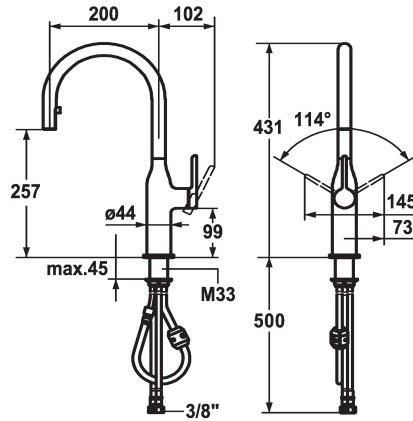

### KWC-No.

**122284**  
chromeline, A 200, flexible connection hoses

- \* Lever mixer
- \* Lever installation possible on the right or left side
- \* TouchProtect - anti-scald protection thanks to the "double skin" principle
- \* Pull-out aerator covered
- Neoperl® Caché®
- up to 500 mm pull-out length
- hose surface to fit faucet surface
- \* Hose guide, swivelling 360°

- \* EasyLock - a pull-out spray that easily slides back into place
- \* OptimalSpace - ample space for washing or working
- \* KWC cartridge S 25
- with ceramic discs
- flow rate and temperature continuously variable
- \* Flexible connection hoses 3/8"
- \* Fastening by means of threaded sleeve M33 x 1.5
- \* Mounting hole size ø35 mm

### Technical Data

Flow rate
Connection
Spout
Handling
Kitchenspray
Color code
Installation type
Faucet_typ
Design
Measure Height
Acoustic group
Projection A
Energy label
Dimension Water outlet
material

## KWC SIN Lever mixer - Kitchen

Modell-Linie: SIN | 10.261.102.000FL  
Taps | Manual taps

**Cartridge S 25**

---

**538711**  
Z.536.032

---

**Service key Neoperl © Caché ©, TJ, 18 mm, green**

---