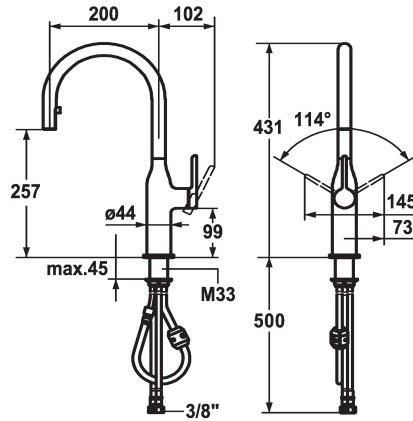

KWC SIN Lever mixer - Kitchen

Modell-Linie: SIN | 10.261.102.000FL
Taps | Manual taps

KWC-No.

122284
chromeline, A 200, flexible connection hoses

- * Lever mixer
- * Lever installation possible on the right or left side
- * TouchProtect - anti-scald protection thanks to the "double skin" principle
- * Pull-out aerator covered
- Neoperl® Caché®
- up to 500 mm pull-out length
- hose surface to fit faucet surface
- * Hose guide, swivelling 360°

- * EasyLock - a pull-out spray that easily slides back into place
- * OptimalSpace - ample space for washing or working
- * KWC cartridge S 25
- with ceramic discs
- flow rate and temperature continuously variable
- * Flexible connection hoses 3/8"
- * Fastening by means of threaded sleeve M33 x 1.5
- * Mounting hole size $\varnothing 35$ mm

Technical Data

Flow rate
Connection
Spout
Handling
Kitchenspray
Color code
Installation type
Faucet_typ
Design
Dimension Height
Acoustic group
Projection A
Energy label
Dimension Water outlet
material

10 l/min (3 bar)
Flexible connection hoses
swivel
side lever
Pull-out aerator
chromeline
Pillar installation
Lever mixer
J-Spout
431
I
A 200
A
257
Brass

Spare Parts

KWC SIN
Lever mixer - Kitchen

Modell-Linie: SIN | 10.261.102.000FL
Taps | Manual taps

Cartridge S 25

538711
Z.536.032

Service key Neoperl © Caché ©, TJ, 18 mm, green

634729
CACHETJ
