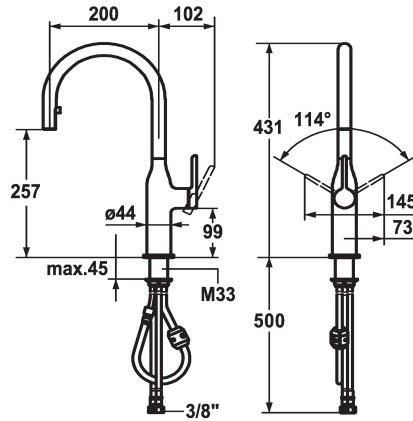

KWC SIN Lever mixer - Kitchen

Modell-Linie: SIN | 10.261.102.000FL
Taps | Manual taps

KWC-No.

122284
chromeline, A 200, flexible connection hoses

- * Lever mixer
- * Lever installation possible on the right or left side
- * TouchProtect - anti-scald protection thanks to the "double skin" principle
- * Pull-out aerator covered
- Neoperl® Caché®
- up to 500 mm pull-out length
- hose surface to fit faucet surface
- * Hose guide, swivelling 360°

- * EasyLock - a pull-out spray that easily slides back into place
- * OptimalSpace - ample space for washing or working
- * KWC cartridge S 25
- with ceramic discs
- flow rate and temperature continuously variable
- * Flexible connection hoses 3/8"
- * Fastening by means of threaded sleeve M33 x 1.5
- * Mounting hole size $\varnothing 35$ mm

Technical Data

Flow rate
Connection
Spout
Handling
Kitchen_spray
Color code
Installation_type
Faucet_typ
Design
Dimension Height
G_Acoustic group
Projection_A
Energy Label
Dimension Water outlet
material

10 l/min (3 bar)
Flexible connection hoses
swivel
side lever
Pull-out aerator
chrome
Pillar installation
Lever mixer
J-Spout
431
I
A 200
A
257
Brass

Spare Parts

KWC SIN Lever mixer - Kitchen

Modell-Linie: SIN | 10.261.102.000FL
Taps | Manual taps