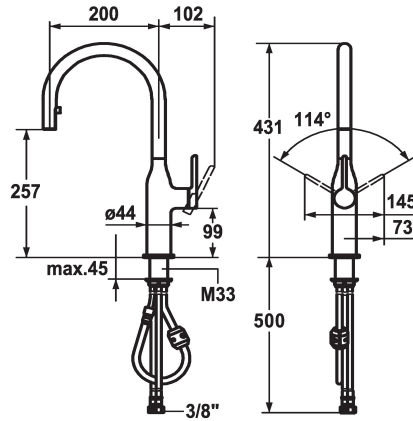

KWC SIN Lever mixer - Kitchen

Modell-Linie: SIN | 10.261.102.000FL
Umyvadlové armatury | Hydraulické armatury

KWC-No.

122284
chromeline, A 200, flexible connection hoses

- * Lever mixer
- * Lever installation possible on the right or left side
- * TouchProtect - anti-scald protection thanks to the "double skin" principle
- * Pull-out aerator covered
- Neoperl® Caché®
- up to 500 mm pull-out length
- hose surface to fit faucet surface
- * Hose guide, swivelling 360°

- * EasyLock - a pull-out spray that easily slides back into place
- * OptimalSpace - ample space for washing or working
- * KWC cartridge S 25
- with ceramic discs
- flow rate and temperature continuously variable
- * Flexible connection hoses 3/8"
- * Fastening by means of threaded sleeve M33 x 1.5
- * Mounting hole size ø35 mm

Technické údaje

A_Spout_Spray
Connection
ATT-KWC-AUSLAUF
Handling
Kitchen_spray
ATT-KWC-FARBCODE
Installation_type
Faucet_typ
ATT-KWC-BAUFORM
Measure_Height
G_Acoustic group
Projection_A
EnergyLabelCH
ATT-KWC-MASS-WASSERAUSTRITT
Materiál

10 l/min (3 bar)
Flexible_Anschlusschläuche
schwenkbar
seitenbedient
Auszugauslauf
chromeline
Standmontage
Hebelmischer
J-Auslauf
431
I
A200
A
257
mosaz

Náhradní díly

KWC SIN Lever mixer - Kitchen

Modell-Linie: SIN | 10.261.102.000FL
Umyvadlové armatury | Hydraulické armatury