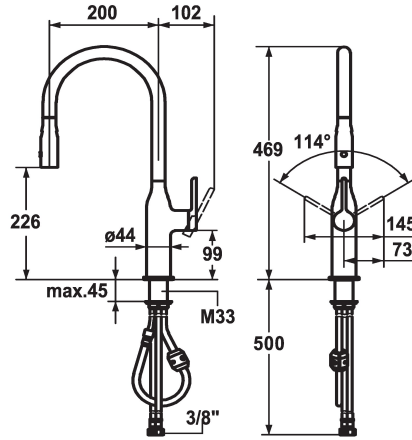

## KWC SIN Lever mixer - Kitchen

Modell-Linie: SIN | 10.261.002.000FL  
Hanat | Käsi käyttöiset hanat

### KWC-No.

**122282**

chromeline, A 200, flexible connection hoses

- \* Lever mixer
- \* Lever installation possible on the right or left side
- \* TouchProtect - anti-scald protection thanks to the "double skin" principle
- \* Pull-out spray 360° turn
- SprayClean - easy to clean and actively prevents limescale buildup
- Neoperl® Caché®
- PowerClean - needle spray mode, with automatic diverter reset
- up to 500 mm pull-out length

- hose surface to fit faucet surface
- \* Hose guide, swivelling 360°
- \* EasyLock - a pull-out spray that easily slides back into place
- \* OptimalSpace - ample space for washing or working
- \* KWC cartridge S 25
- with ceramic discs
- flow rate and temperature continuously variable
- \* Flexible connection hoses 3/8"
- \* Fastening by means of threaded sleeve M33 x 1.5
- \* Mounting hole size ø35 mm

Standmontage

Faucet\_typ

Hebelmischer

ATT-KWC-BAUFORM

J-Spout

Measure\_Height

469

G\_Acoustic\_group