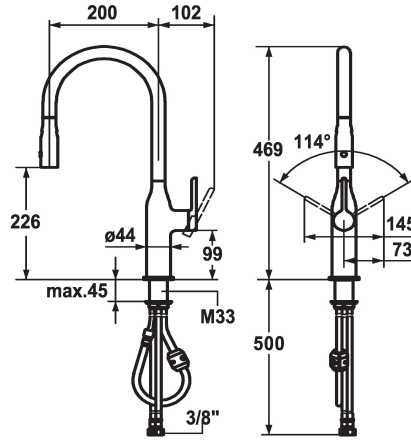

KWC SIN Lever mixer - Kitchen

Modell-Linie: SIN | 10.261.002.000FL
Taps | Manual taps

KWC-No.

122282
chromeline, A 200, flexible connection hoses

- * Lever mixer
- * Lever installation possible on the right or left side
- * TouchProtect - anti-scald protection thanks to the "double skin" principle
- * Pull-out spray 360° turn
- SprayClean - easy to clean and actively prevents limescale buildup
- Neoperl® Caché®
- PowerClean - needle spray mode, with automatic diverter reset
- up to 500 mm pull-out length

- hose surface to fit faucet surface
- * Hose guide, swivelling 360°
- * EasyLock - a pull-out spray that easily slides back into place
- * OptimalSpace - ample space for washing or working
- * KWC cartridge S 25
- with ceramic discs
- flow rate and temperature continuously variable
- * Flexible connection hoses 3/8"
- * Fastening by means of threaded sleeve M33 x 1.5
- * Mounting hole size ø35 mm

Technical Data

Flow rate needle spray
Flow rate normal spray
Connection
Spout
Handling
Kitchenspray
Color code
Installation type
Faucet_typ
Design
Measure Height
Acoustic group
Projection A
Energy label
Dimension Water outlet
material

Modell-Linie: SIN | 10.261.002.000FL
Taps | Manual taps

Cartridge S 25

538711
Z.536.032

Wrench to shower filter SIN

635075
Z.635.075
