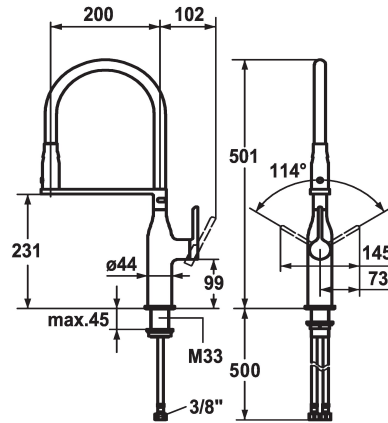

KWC SIN Lever mixer - Kitchen

Modell-Linie: SIN | 10.261.432.000FL
Kranar | Hydraulické armatúry

KWC-No.

122280

chromeline, A 200, flexible connection hoses

- * Lever mixer
- * HighFlex patented spring hose technology
- * Lever installation possible on the right or left side
- * TouchProtect - anti-scald protection thanks to the "double skin" principle
- * Spray 360° turn
- SprayClean - easy to clean and actively prevents limescale buildup
- Neoperl® Caché®
- PowerClean - needle spray mode, with automatic diverter reset

- * EasyLock - a pull-out spray that easily slides back into place
- * Swivel spout 360°
- * OptimalSpace - ample space for washing or working
- * KWC cartridge S 25
- with ceramic discs
- flow rate and temperature continuously variable
- * Flexible connection hoses 3/8"
- * Fastening by means of threaded sleeve M33 x 1.5
- * Mounting hole size ø35 mm

Technical Data

ATT-KWC-A_AUSZUGBRAUSE_SIEB

6 l/min (3 bar)

ATT-KWC-A_AUSZUGBRAUSE_NORMAL

8 l/min (3 bar)

Connection

Flexible_Anschlussschläuche

ATT-KWC-AUSLAUF

Standmontage

Faucet_typ

Hebelmischer

ATT-KWC-BAUFORM

J-Auslauf

Measure_Height

501

G_Acoustic_group