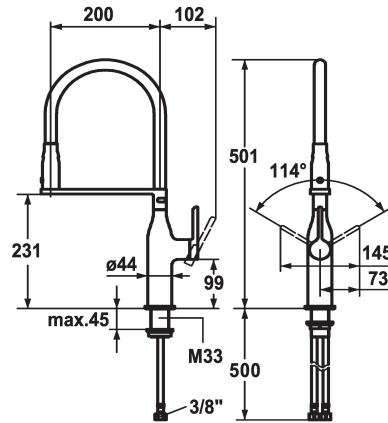

KWC SIN Lever mixer - Kitchen

Modell-Linie: SIN | 10.261.432.000FL
Armatura umywalkowa | Armatura jednouchwytywa

KWC-No.

122280
chromeline, A 200, flexible connection hoses

- * Lever mixer
- * HighFlex patented spring hose technology
- * Lever installation possible on the right or left side
- * TouchProtect - anti-scald protection thanks to the "double skin" principle
- * Spray 360° turn
- SprayClean - easy to clean and actively prevents limescale buildup
- Neoperl® Caché®
- PowerClean - needle spray mode, with automatic diverter reset

- * EasyLock - a pull-out spray that easily slides back into place
- * Swivel spout 360°
- * OptimalSpace - ample space for washing or working
- * KWC cartridge S 25
- with ceramic discs
- flow rate and temperature continuously variable
- * Flexible connection hoses 3/8"
- * Fastening by means of threaded sleeve M33 x 1.5
- * Mounting hole size ø35 mm

Dane techniczne

| |
|-------------------------------|
| ATT-KWC-A_AUSZUGBRAUSE_SIEB |
| ATT-KWC-A_AUSZUGBRAUSE_NORMAL |
| Connection |
| ATT-KWC-AUSLAUF |
| Handling |
| Kitchen_spray |
| ATT-KWC-FARBCODE |
| Installation_type |
| Faucet_typ |
| ATT-KWC-BAUFORM |
| Dimension Height |
| G_Acoustic_group |
| Projection_A |
| EnergyLabelCH |
| ATT-KWC-MASS-WASSERAUSTRITT |
| Materiał |

Części zamienne

KWC SIN Lever mixer - Kitchen

Modell-Linie: SIN | 10.261.432.000FL
Armatura umywalkowa | Armatura jednouchwytowa

Cartridge S 25

538711
Z.536.032

Wrench to shower filter SIN

635075
Z.635.075
