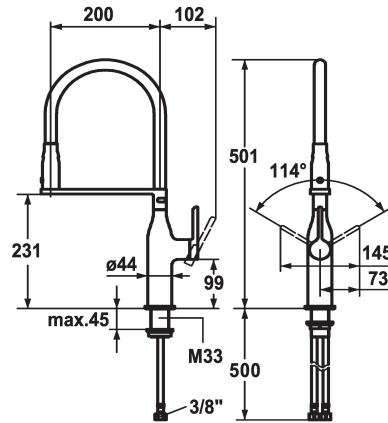

KWC SIN Lever mixer - Kitchen

Modell-Linie: SIN | 10.261.432.000FL
Taps | Manual taps

KWC-No.

122280
chromeline, A 200, flexible connection hoses

- * Lever mixer
- * HighFlex patented spring hose technology
- * Lever installation possible on the right or left side
- * TouchProtect - anti-scald protection thanks to the "double skin" principle
- * Spray 360° turn
- SprayClean - easy to clean and actively prevents limescale buildup
- Neoperl® Caché®
- PowerClean - needle spray mode, with automatic diverter reset

- * EasyLock - a pull-out spray that easily slides back into place
- * Swivel spout 360°
- * OptimalSpace - ample space for washing or working
- * KWC cartridge S 25
- with ceramic discs
- flow rate and temperature continuously variable
- * Flexible connection hoses 3/8"
- * Fastening by means of threaded sleeve M33 x 1.5
- * Mounting hole size ø35 mm

Technical Data

Flow rate needle spray
Flow rate normal spray
Connection
Spout
Handling
Kitchenspray
Color code
Installation type
Faucet_typ
Design
Measure Height
Acoustic group
Projection A
Energy label
Dimension Water outlet
material

Modell-Linie: SIN | 10.261.432.000FL
Taps | Manual taps

Cartridge S 25

538711
Z.536.032

Wrench to shower filter SIN

635075
Z.635.075
