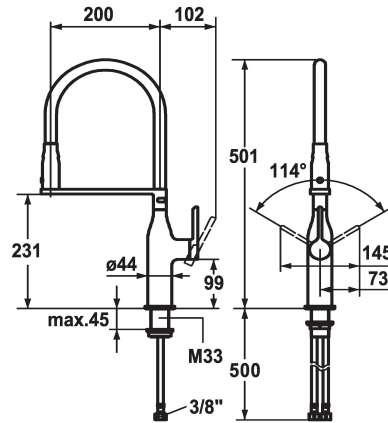

KWC SIN Lever mixer - Kitchen

Modell-Linie: SIN | 10.261.432.000FL
Taps | Manual taps

KWC-No.

122280
chromeline, A 200, flexible connection hoses

- * Lever mixer
- * HighFlex patented spring hose technology
- * Lever installation possible on the right or left side
- * TouchProtect - anti-scald protection thanks to the "double skin" principle
- * Spray 360° turn
- SprayClean - easy to clean and actively prevents limescale buildup
- Neoperl® Caché®
- PowerClean - needle spray mode, with automatic diverter reset

- * EasyLock - a pull-out spray that easily slides back into place
- * Swivel spout 360°
- * OptimalSpace - ample space for washing or working
- * KWC cartridge S 25
- with ceramic discs
- flow rate and temperature continuously variable
- * Flexible connection hoses 3/8"
- * Fastening by means of threaded sleeve M33 x 1.5
- * Mounting hole size ø35 mm

Technical Data

Flow rate needle spray
Flow rate normal spray
Connection
Spout
Handling
Kitchenspray
Color code
Installation type
Faucet_typ
Design
Dimension Height
Acoustic group
Projection A
Energy label
Dimension Water outlet
material

Modell-Linie: SIN | 10.261.432.000FL
Taps | Manual taps

Cartridge S 25

538711
Z.536.032

Wrench to shower filter SIN

635075
Z.635.075
