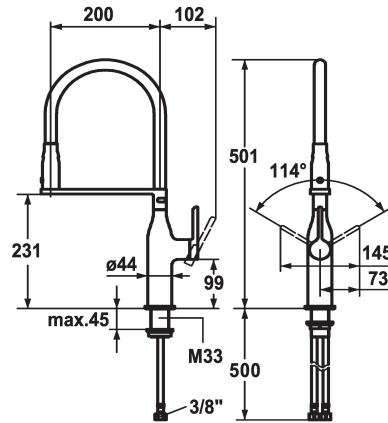

KWC SIN Lever mixer - Kitchen

Modell-Linie: SIN | 10.261.432.000FL
Taps | Manual taps

KWC-No.

122280
chromeline, A 200, flexible connection hoses

- * Lever mixer
- * HighFlex patented spring hose technology
- * Lever installation possible on the right or left side
- * TouchProtect - anti-scald protection thanks to the "double skin" principle
- * Spray 360° turn
- SprayClean - easy to clean and actively prevents limescale buildup
- Neoperl® Caché®
- PowerClean - needle spray mode, with automatic diverter reset

- * EasyLock - a pull-out spray that easily slides back into place
- * Swivel spout 360°
- * OptimalSpace - ample space for washing or working
- * KWC cartridge S 25
- with ceramic discs
- flow rate and temperature continuously variable
- * Flexible connection hoses 3/8"
- * Fastening by means of threaded sleeve M33 x 1.5
- * Mounting hole size ø35 mm

Technical Data

Flow rate needle spray
Flow rate normal spray
Connection
Spout
Handling
Kitchen_spray
Color code
Installation_type
Faucet_typ
Design
Dimension Height
G_Acoustic_group
Projection_A
Energy Label
Dimension Water outlet
material

6 l/min (3 bar)
8 l/min (3 bar)
Flexible connection hoses
swivel
side lever
Highflex (spray)
chrome
Pillar installation
Lever mixer
J-Spout
501
l
A 200
B
231
Brass

Spare Parts

Cartridge S 25

538711
Z.536.032