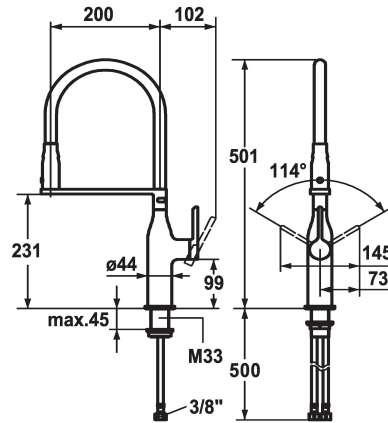

## KWC SIN Lever mixer - Kitchen

Modell-Linie: SIN | 10.261.432.000FL  
Umyvadlové armatury | Hydraulické armatury

### KWC-No.

**122280**

chromeline, A 200, flexible connection hoses

- \* Lever mixer
- \* HighFlex patented spring hose technology
- \* Lever installation possible on the right or left side
- \* TouchProtect - anti-scald protection thanks to the "double skin" principle
- \* Spray 360° turn
- SprayClean - easy to clean and actively prevents limescale buildup
- Neoperl® Caché®
- PowerClean - needle spray mode, with automatic diverter reset

- \* EasyLock - a pull-out spray that easily slides back into place
- \* Swivel spout 360°
- \* OptimalSpace - ample space for washing or working
- \* KWC cartridge S 25
- with ceramic discs
- flow rate and temperature continuously variable
- \* Flexible connection hoses 3/8"
- \* Fastening by means of threaded sleeve M33 x 1.5
- \* Mounting hole size ø35 mm

Standmontage

Faucet\_typ

Hebelmischer

ATT-KWC-BAUFORM

J-Auslauf

Measure\_Height

501

G\_Acoustic\_group