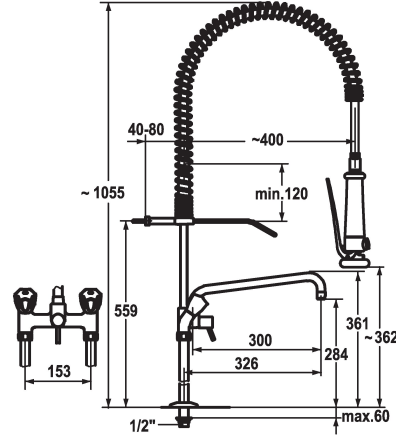

Modell-Linie: GASTRO | K.24.42.64.000C71

Taps | Manual taps

KWC-No.

122254

chromeline, AD 153, A 300

- * Two-handle mixer
- * Suspension spring
- * KWC CORONA metal handles, removable
- * TouchProtect - anti-scald protection thanks to the "double skin" principle
- * Intrinsicly safe against backflow
- * Swivel spout 180°
- * Pre-rinse spray
 - with integrated delayed closing device to minimize water hammer
 - with valve maintenance unit for cleaning and swivelling sieve jet

- SprayClean - easy to clean and actively prevents limescale buildup
- SprayLock - lockable jet spray
- PowerClean - needle spray mode
- * OptimalSpace - ample space for washing or working
- * Flat valves M20 x 1.25
 - stainless steel valve seat
- * Pillar connections 1/2" x 3/4" L 130
- * Mounting hole size ø22 mm

Technical Data

Flow rate	33 l/min (3 bar)
Spray: Flow rate	15 l/min (3 bar)
Spout	swivel
Color code	chromeline
Installation type	Pillar installation
Faucet_typ	Lever mixer
Dimension Height	1060
Acoustic group	U
Spray outlet: Acoustic group	II
Projection A	A 300
Connection measure	153
Dimension Water outlet	284/362
material	Brass

Flow rate	33 l/min (3 bar)
Spray: Flow rate	15 l/min (3 bar)
Spout	swivel
Color code	chromeline
Installation type	Pillar installation
Faucet_typ	Lever mixer
Dimension Height	1060
Acoustic group	U
Spray outlet: Acoustic group	II
Projection A	A 300
Connection measure	153
Dimension Water outlet	284/362
material	Brass