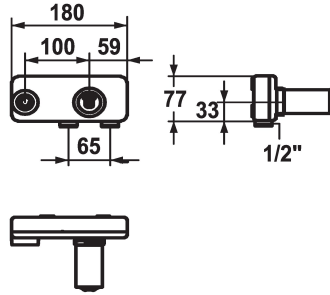

KWC ZOE Concealed unit

Modell-Linie: ACCESSOIRES | 39.193.400.931
Hanat | Töydenysosat

KWC-No.

122253

931 roh, Concealed unit

* Concealed unit wall two hole
* Connecting thread 1/2"
* To be ordered separately:

- Installation kit Z.536.828
* Suitable for:
- KWC ZOE

Tekniset tiedot

Värikoodi
Installation_type
G_Acoustic group
ATT-KWC-UNTERPUTZ
Materiaali
IviCode

F931
Seinäasennus
I
Unterputz
Messinki
0