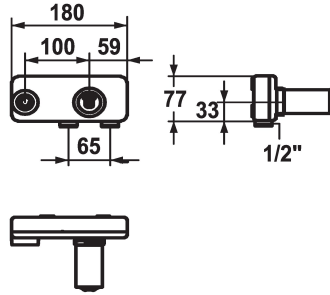

KWC ZOE Concealed unit

Modell-Linie: ACCESSOIRES | 39.193.400.931
Taps | Complementary parts taps

KWC-No.

122253
931 roh, Concealed unit

* Concealed unit wall two hole
* Connecting thread 1/2"
* To be ordered separately:

- Installation kit Z.536.828
* Suitable for:
- KWC ZOE

Technical Data

Color code
Installation type
Acoustic group
Concealed unit
material

raw
Wall mounted
I
Concealed unit
Brass