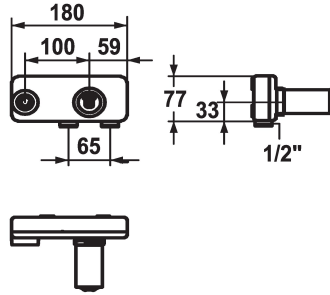

## KWC ZOE Concealed unit

Modell-Linie: ACCESSOIRES | 39.193.400.931  
Taps | Complementary parts taps

### KWC-No.

**122253**  
931 roh, Concealed unit

\* Concealed unit wall two hole  
\* Connecting thread 1/2"  
\* To be ordered separately:

- Installation kit Z.536.828  
\* Suitable for:  
- KWC ZOE

### Technical Data

Color code
Installation_type
G_Acoustic group
Concealed_unit
material

raw
Wall mounted
I
Concealed unit
Brass